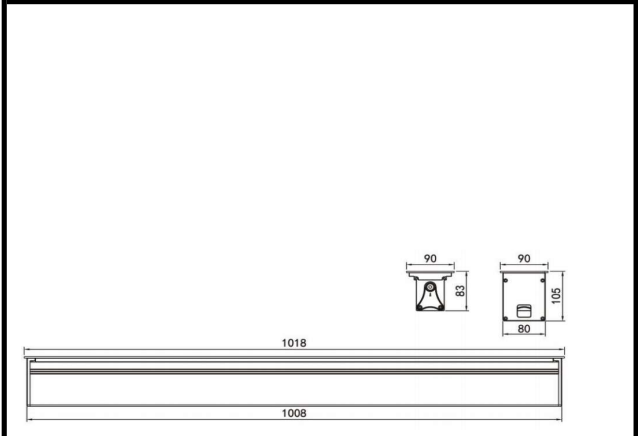

Sovitron Interior Pvt.Ltd.

Model Name	UNITY-B12/ DL-OHM-M11-12
Description	Inground linear light

Technical description	Image
-----------------------	-------

Dimension	L=1000mm Cutout W=80mm With trim W=90mm H=105mm
Frame	Aluminum
Color Tempertaure	RGB
Power	12W
Total Luminous Flux	780 lm
Efficacy	65 lm/W
IP rating	67
Color Rendering	≥80
Mounting	Buried
Beam angle	10°/30°/45°/60°/25*45°
Optics	Tempered glass
Dimming	NON-Dimmable
Operating Voltage	220-240 VAC
Standard Lifetime	L70 minimum at 50,000 burning hours

Dimension diagram

Remarks:-

Address: Plot #7 Saroorpur-Nangla Industrial Area,Ballabgarh-Sohna Road,Faridabad-121005
Email: info@sovitron.com